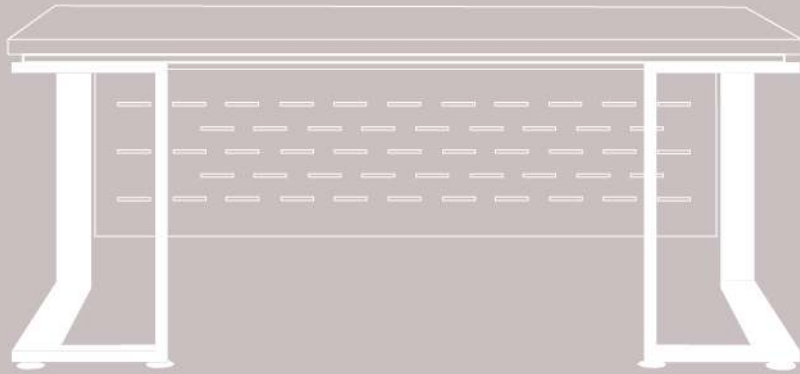

Beauty and Storage both Workstation

03 >

Perfect design always comes from the lives

The more simple form, the easier it highlights the generosity of the goods
Inadvertently with the design, creating a geometry of visual beauty,
The OTTO style deserves a careful look