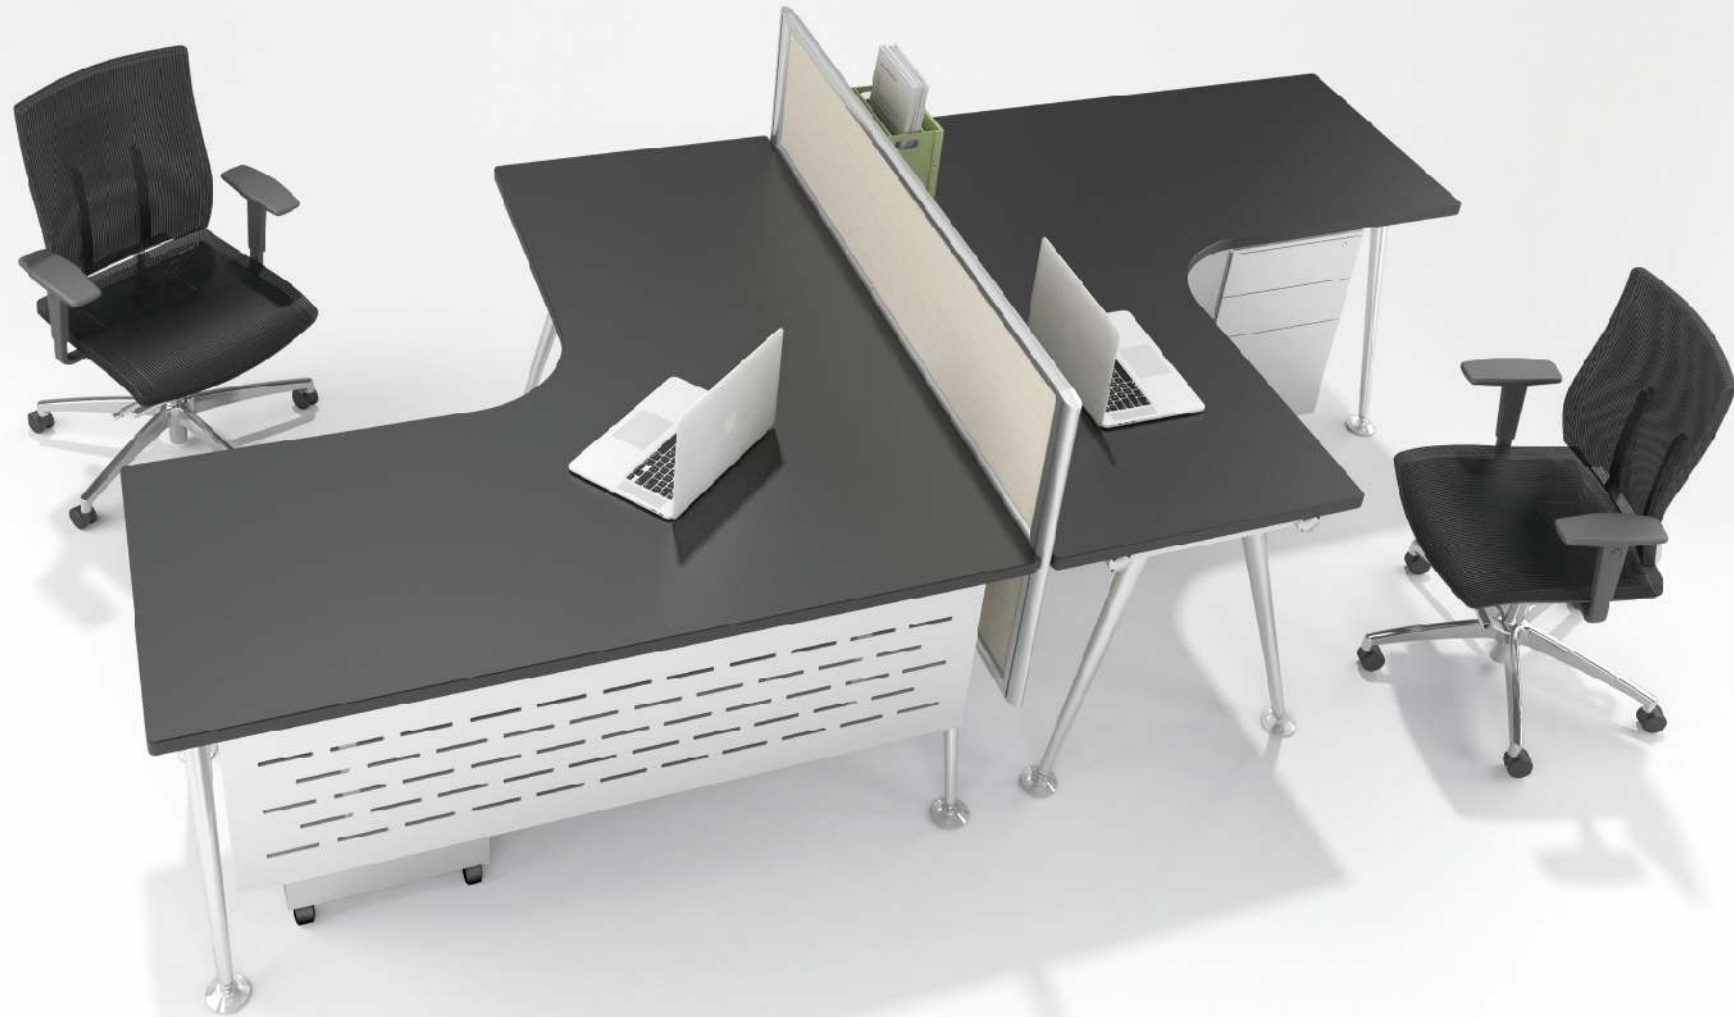

The refined and elegant curves create the elegance of the A II-style.
The sturdy and stable structural design is the key to win your heart.

Efficient & Creation

The perfect combination of cabinet and desk will integrate creativity into work.

Simple & Multifunctional

Simple shapes and different combinations create a space allocation with vitality and personality.

Bright, simple and clean personalized technology.
Complexity is simply a new era of workstation.

Small Space // Foresight

Unique glass panel, with a simple desktop and desk cabinet.
Create a comfortable and bright working environment.

Personalized / Creative

Personalized design suitable for group work within five person interactive facilities.

Refreshing / Rational / Efficient

A desk with fresh color and streamlined shape create a meticulous atmosphere of the space.

Contemporary // Modern

Vertical and horizontal shape, modern design and lively color.
Showing a clean, easy and fun style while working.