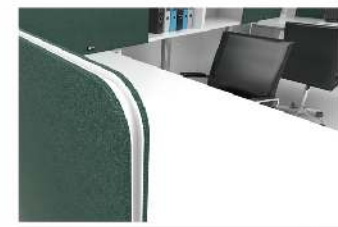

Efficient & Creation

The perfect combination of cabinet and desk will integrate creativity into work.