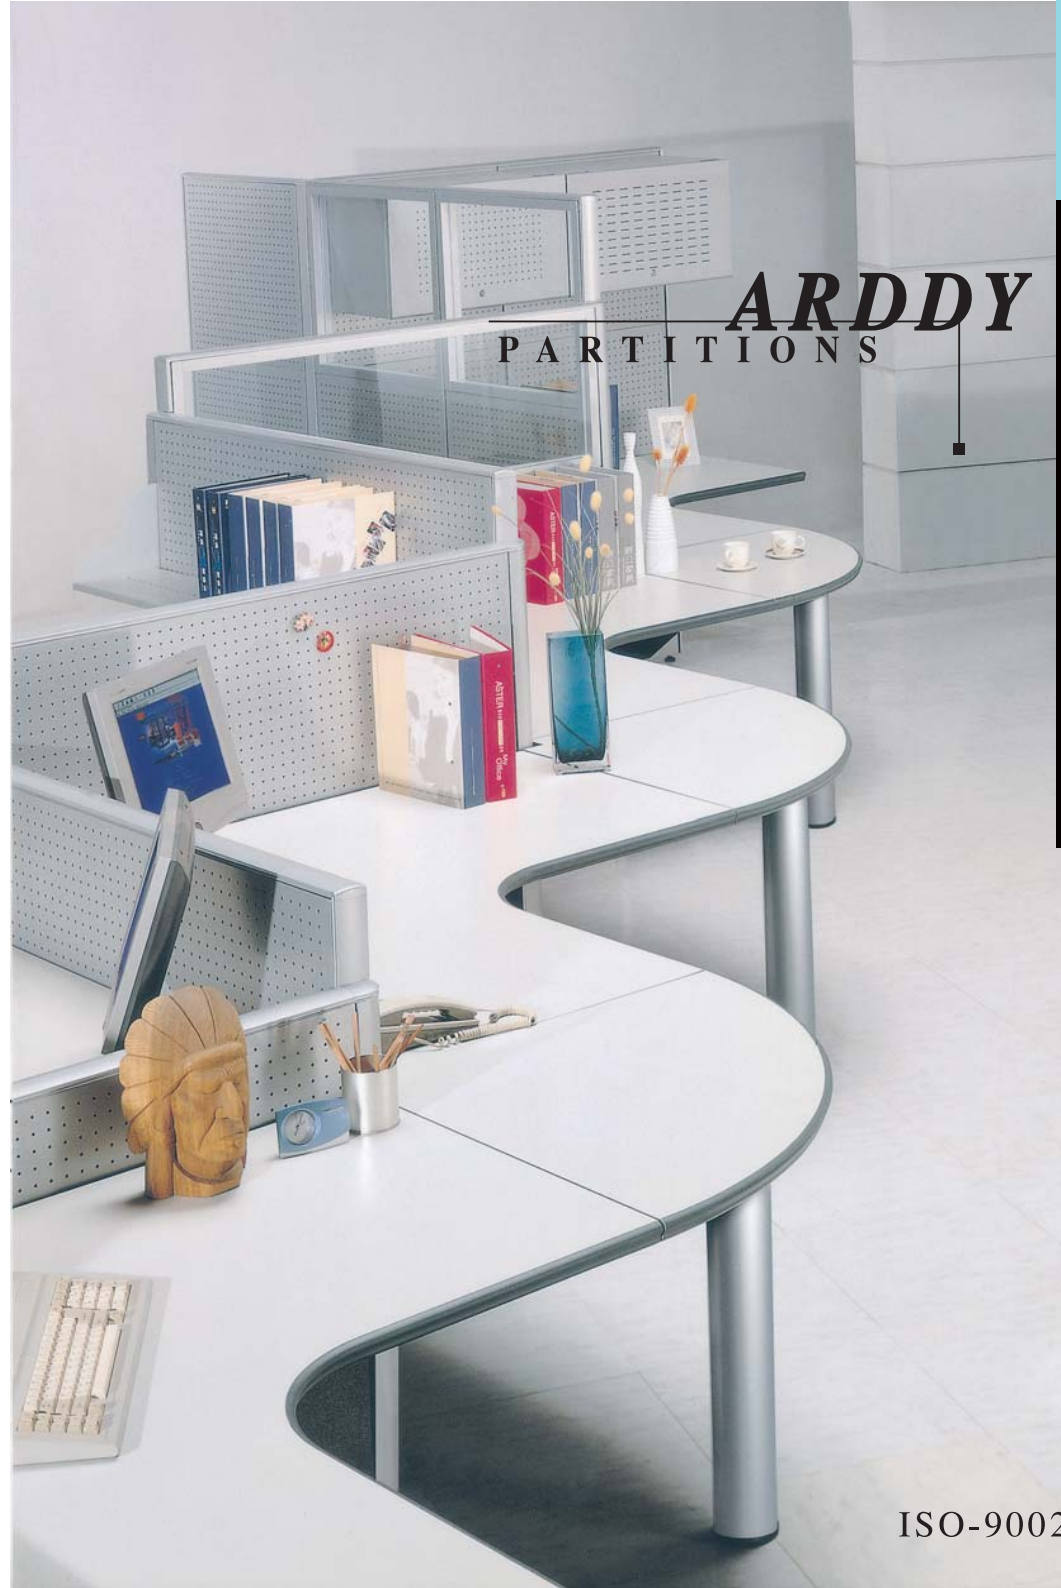

# ARDDY PARTITIONS

ARDDY  
PARTITIONS

**簡潔有力的格局**

兼具開放性與溝通性的雙重機能  
 充分發揮團隊與個人的工作效率  
 精緻大方的黑色收邊  
 搭配流線型的書架  
 製造出優雅的辦公環境

Simple and powerful partition  
 Connecting the function of opening and communication  
 To bring team and personal work efficiency into fully play  
 Delicate and real wood rim  
 Streamlined hanging cabinet and book shelf are matched  
 To perform the elegant office environment

COMPUTER HOLDER 電腦主機架

MOVING PANEL 可拆式面板

質感細緻 造型典雅

- 一個工作的環境
- 一個思考的環境
- 一個令我們感到舒適的環境

Fine and delicate quality with refined style  
 A good working environment  
 An environment for deeply thinking  
 Also, an environment that comforts us.