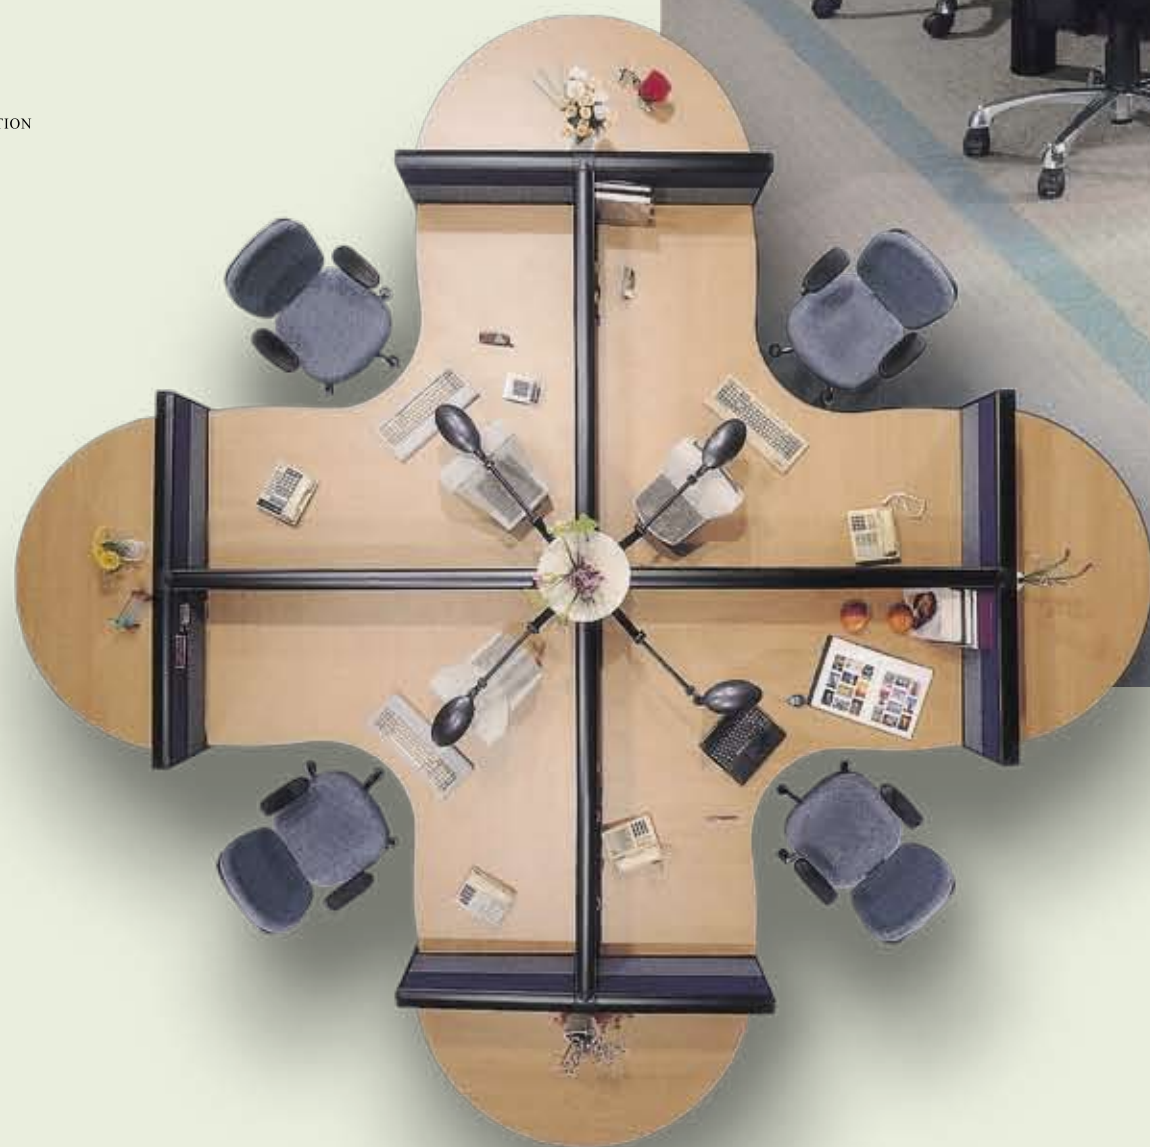

集思廣益的會議工作站

溫馨高雅的會議環境是公司思慮的延伸更是與客戶情感交流的立體空間讓ARTHUR II為您作最貼切的組合在小小的區域配合每一個細緻的點綴和巧思蘊釀著每一次智慧交流的豐收

ARTHUR II

Sectional Workstation

By sharing ARTHUR II lower partitions that allows the staffs to work individually and at the same time as a team.

創意的工作站

不拘泥於傳統的辦公空間盡情揮灑一片屬於創意的自由天地我們的設計師將為您在工作的環境裡配置許多促進的動力和元素在工作中在使用中處處都是設計師個性的風格

ARTHUR II

Sectional Chief Workstation

The ARTHUR II series partition combined with its practical accessories that will meet almost every possible need in a modern office.