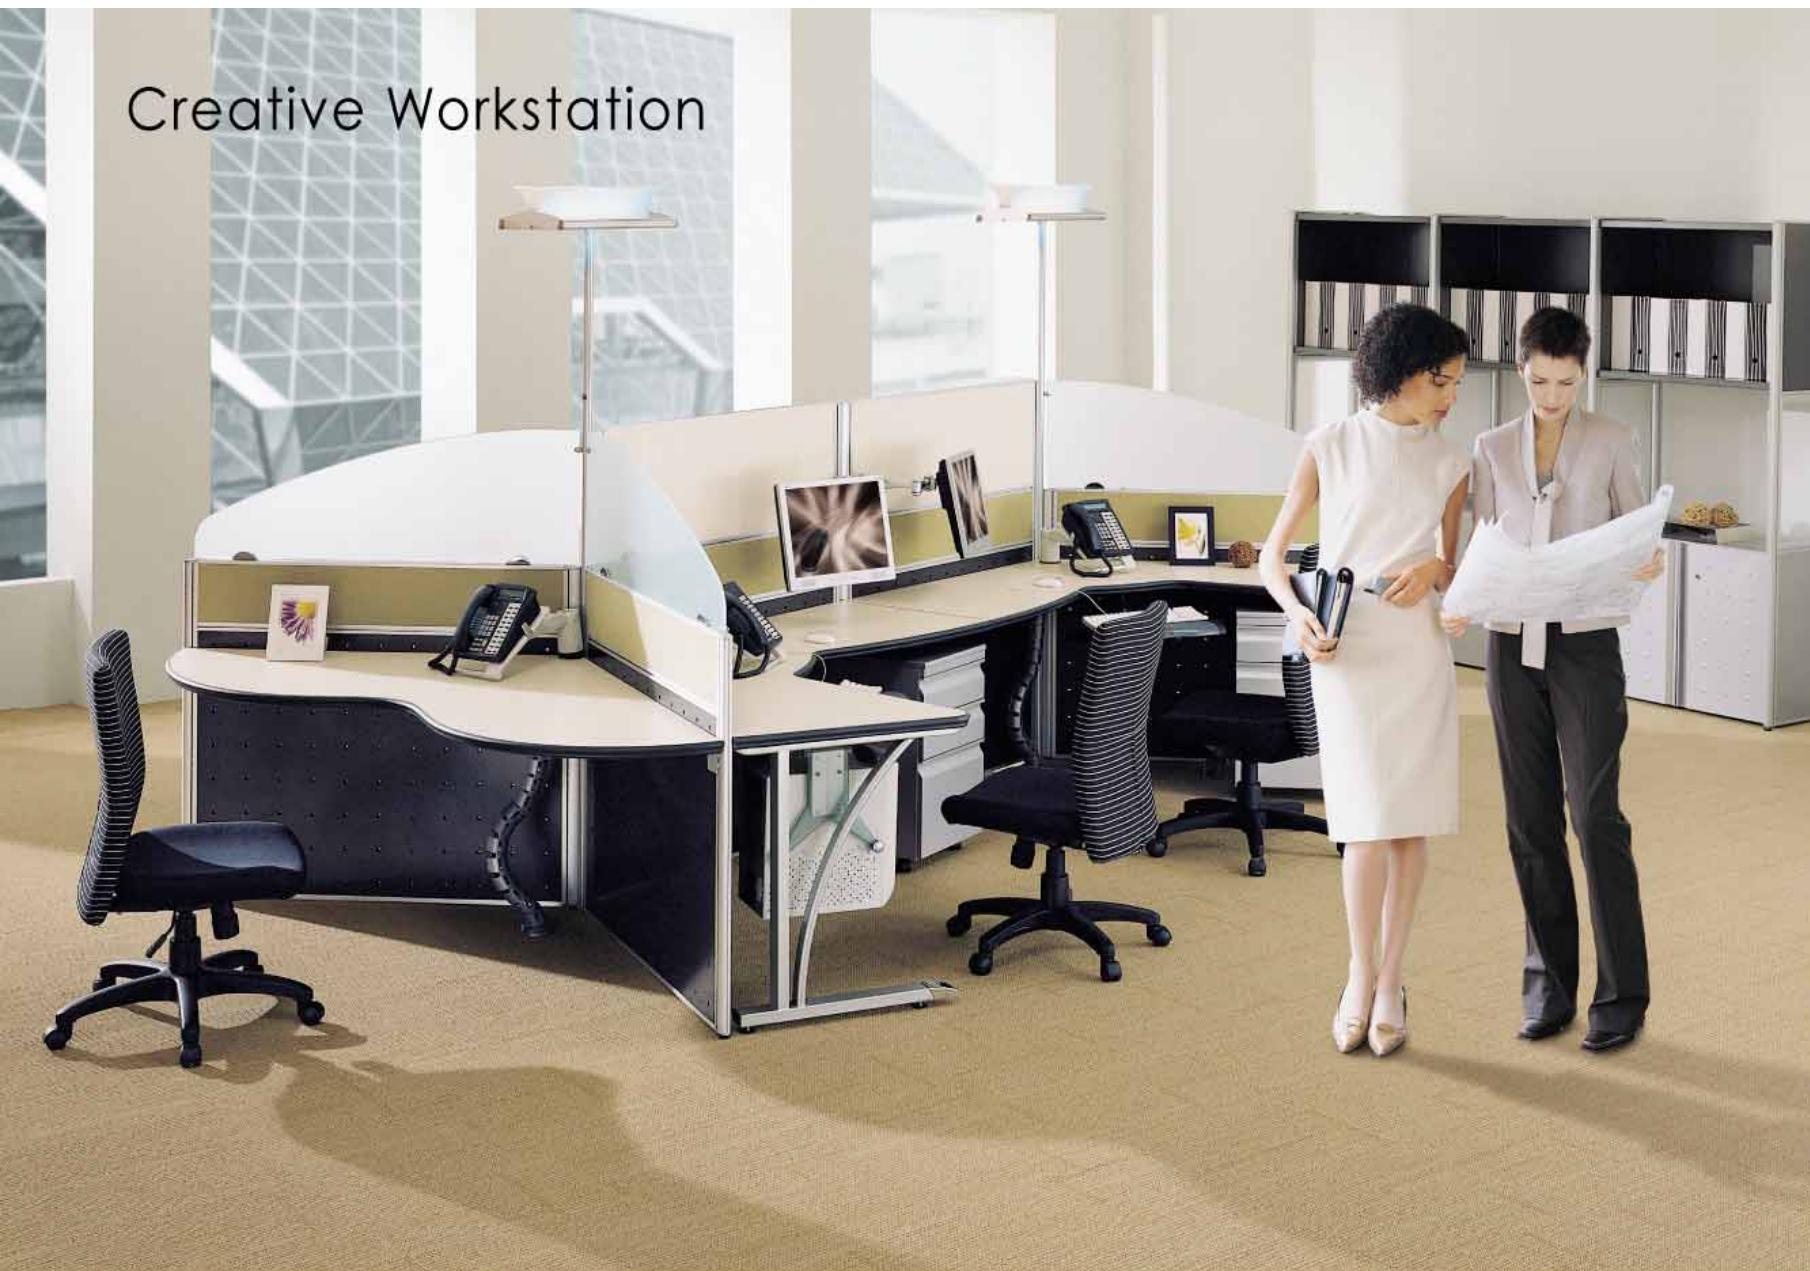

Staffs Workstation

效率明亮的員工工作站
銀色系為主體搭配輕鬆的中性木紋
顯現空間的色彩平衡
大方高貴增添員工自信
展現與眾不同的空間設計魅力

The agile application of different store accessories,
increase the efficiency and the self-confidence of everyone.

Creative Workstation