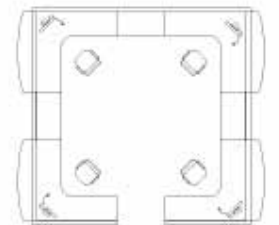

The workstation is for the team work to work together strongly.
A comfortable working space can help people to think deeply,
to work actively and get the great success.