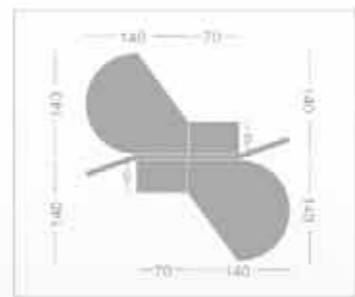

Diversification 多元化 · 靈活性

Flexible 靈活輕巧的線條和區塊 交織出視覺與感官上的趣味性

Flexible and agile lines draws out the field and the intertexture gives an interest of vision and sense.