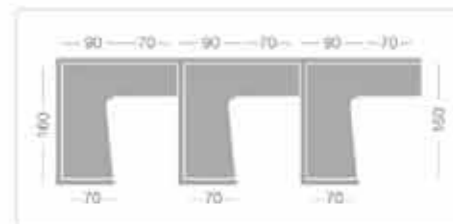

方形腳 Delta leg.

Function With Elegant Shape.

機能性時尚

Characteristic . Well-executed feeling

個性化·俐落感

個性化的面板組合 乾淨俐落的垂直水平 創造完美立體空間

The characteristic front-panel combines:
Smooth and clean perpendicular level.
Create perfect stereoscopic space.