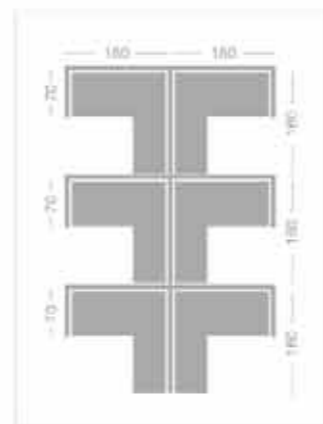

高品質的環境 就有高素質的成就

Elegant environment
can achieve Exquisite achievement.