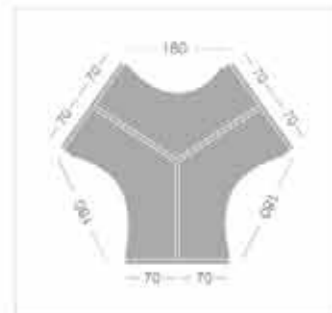

6cm與2.5cm雙向接合
Hyrid connector 6 cm and 2.5 cm .

6CM屏風上電源插座
Build on 6 cm screen power/Internet cable slot.

高品質的環境 就有高素質的成就

Elegant environment
can achieve Exquisite achievement.

裝點生活·品味人生

A little decorative in life to enjoy life.