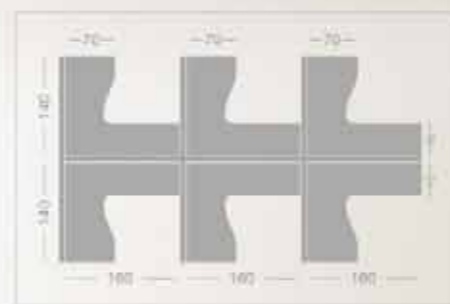

圓管喇叭腳 Pipe trumpet leg

簡約風 Simplicity art

空間的協奏曲
流瀉在現代極簡的詮釋之中

The concerto of space,
Flow in the modern explanation of simplicity.

方型桌板支撐腳 Square delta leg

收邊飾條 Side deco.

T型專柱飾條 T shape side deco.

個體與公共空間的自然對話

Individual and public space of natural dialogue.

個體皆為簡單元素

卻是不可或缺的形體之一

輕薄屏風 巧妙分隔獨立空間

An individual is a simple element
but also a necessary link to all.
With T25 screen it divide into independent space,
but also connected to the group.

方形腳 Delta leg.

Function With Elegant Shape.

機能性時尚

Characteristic . Well-executed feeling

個性化·俐落感

個性化的面板組合 乾淨俐落的垂直水平 創造完美立體空間

The characteristic front-panel combines:
Smooth and clean perpendicular level.
Create perfect stereoscopic space.