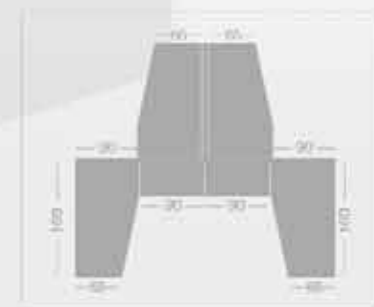

STUDIO 是設計與新感受交織的 working Park 簡潔·流暢·多元化

Simple and Direct · Flowing Flexibly · Diversification
Transacting is working Park
that designs and lately feels Intertexture.