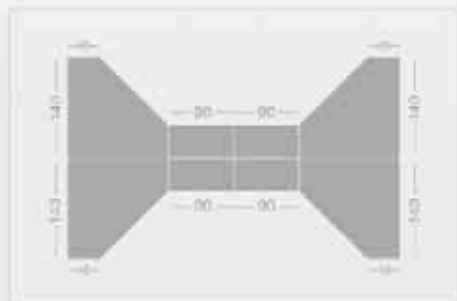

新一代的時尚組合

The vogue of new generation combines.

黑白相間 幾何多變組合

The alternate black and white may extract into several combinations.

交織出商業空間的趣味性
與多變性的生活步調

The intertexture pays the interest of business space
and introduce the variability of different life pace.